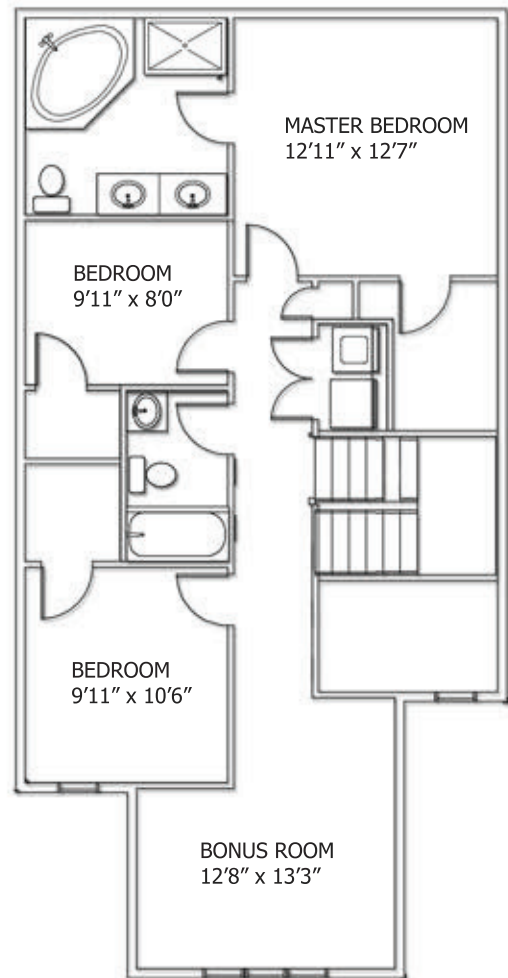

Aspen

2,000 sq.ft. • 3 bedrooms • 2.5 bathrooms

MAIN FLOOR 945 SQ.FT.

UPPER FLOOR: 1055 SQ.FT.