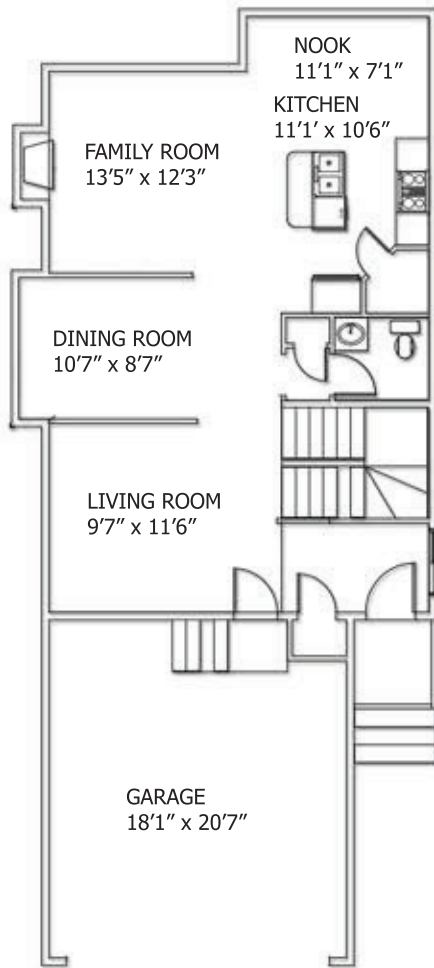

Aspen

2,000 sq.ft. • 3 bedrooms • 2.5 bathrooms

MAIN FLOOR 945 SQ.FT.

UPPER FLOOR: 1055 SQ.FT.