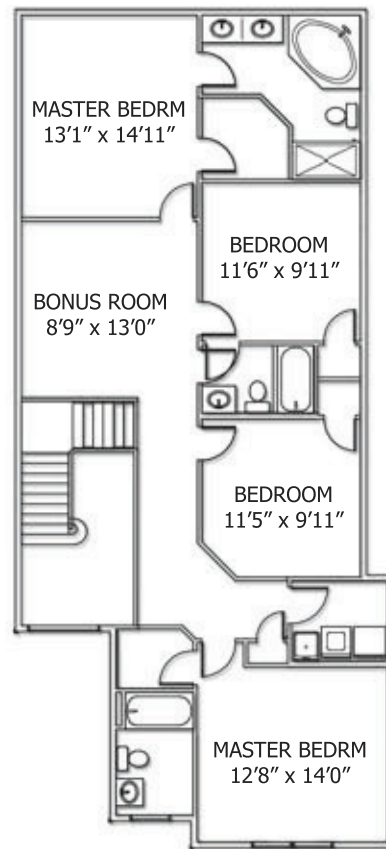

Augusta

2,654 sq.ft. • 4 bedrooms • 3.5 bathrooms

MAIN FLOOR 1205 SQ.FT.

UPPER FLOOR: 1454 SQ.FT.