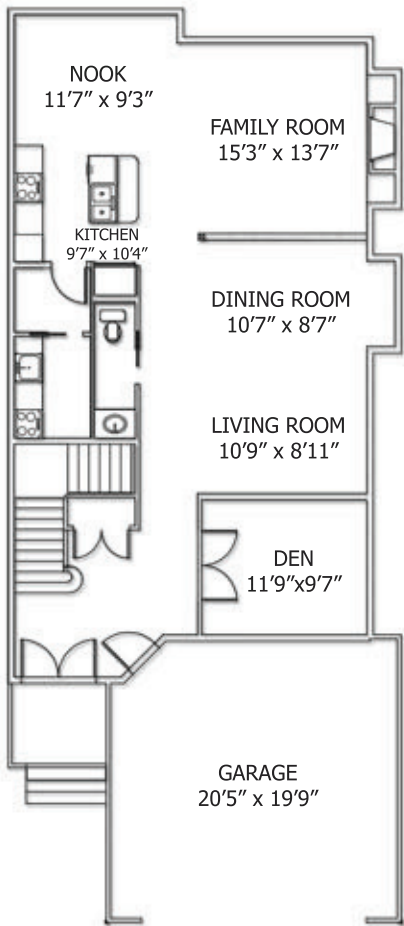

Augusta

2,654 sq.ft. • 4 bedrooms • 3.5 bathrooms

MAIN FLOOR 1205 SQ.FT.

UPPER FLOOR: 1454 SQ.FT.