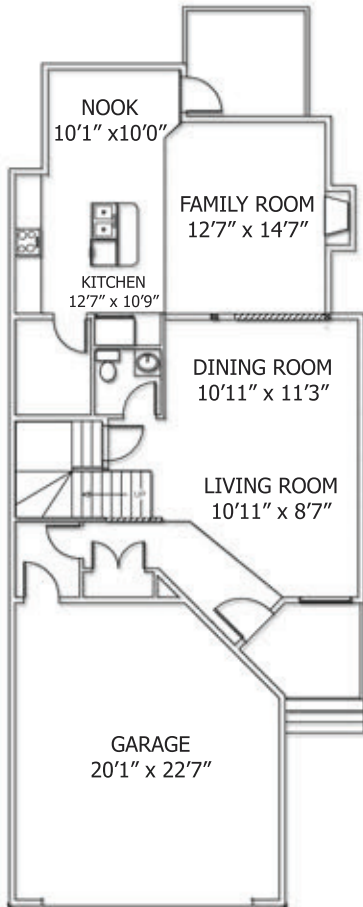

Milan

2,400 sq.ft. • 4 bedrooms • 3.5 bathrooms

MAIN FLOOR 1021 SQ.FT.

UPPER FLOOR: 1379 SQ.FT.