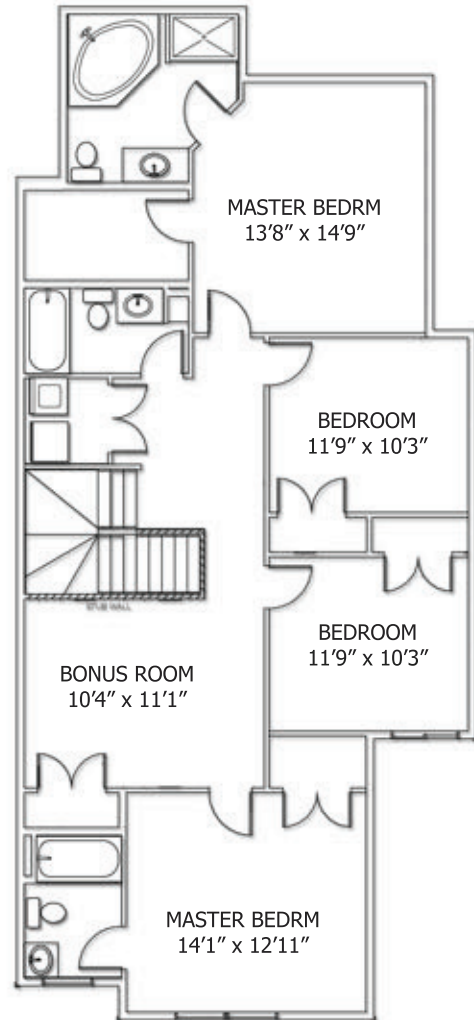

Milan

2,400 sq.ft. • 4 bedrooms • 3.5 bathrooms

MAIN FLOOR 1021 SQ.FT.

UPPER FLOOR: 1379 SQ.FT.