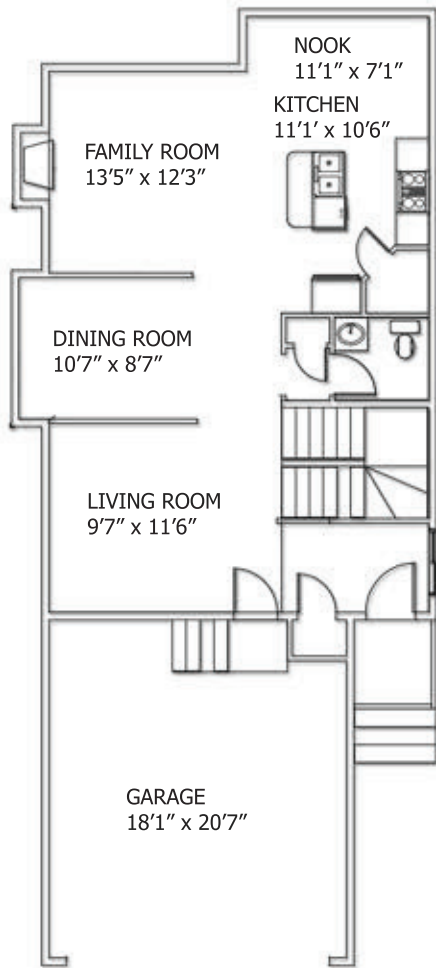

# Aspen

2,000 sq.ft. • 3 bedrooms • 2.5 bathrooms

MAIN FLOOR 945 SQ.FT.

UPPER FLOOR: 1055 SQ.FT.