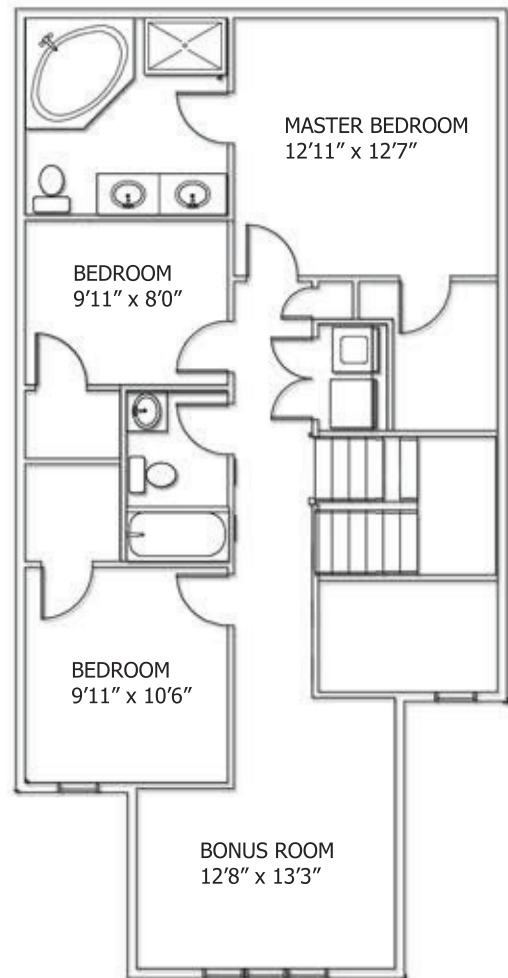

# Aspen

2,000 sq.ft. • 3 bedrooms • 2.5 bathrooms

MAIN FLOOR 945 SQ.FT.

UPPER FLOOR: 1055 SQ.FT.