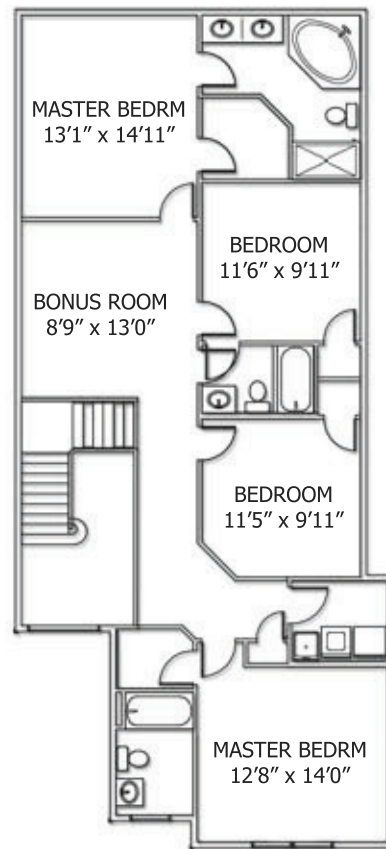

# Augusta

2,654 sq.ft. • 4 bedrooms • 3.5 bathrooms

MAIN FLOOR 1205 SQ.FT.

UPPER FLOOR: 1454 SQ.FT.