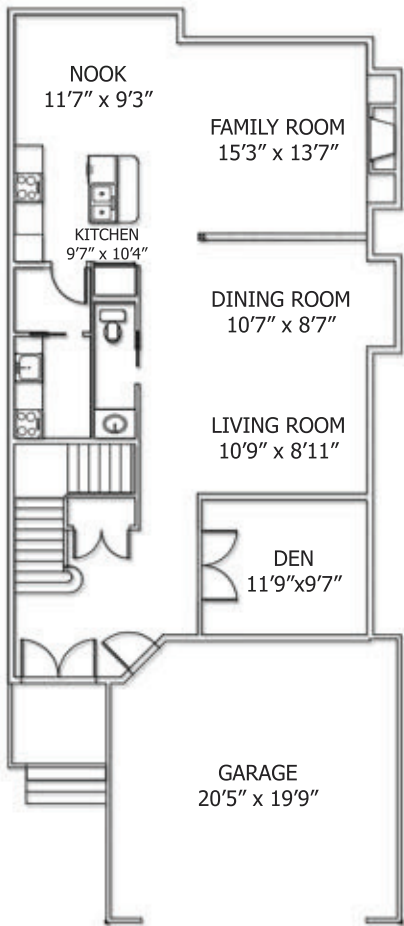

# Augusta

2,654 sq.ft. • 4 bedrooms • 3.5 bathrooms

MAIN FLOOR 1205 SQ.FT.

UPPER FLOOR: 1454 SQ.FT.